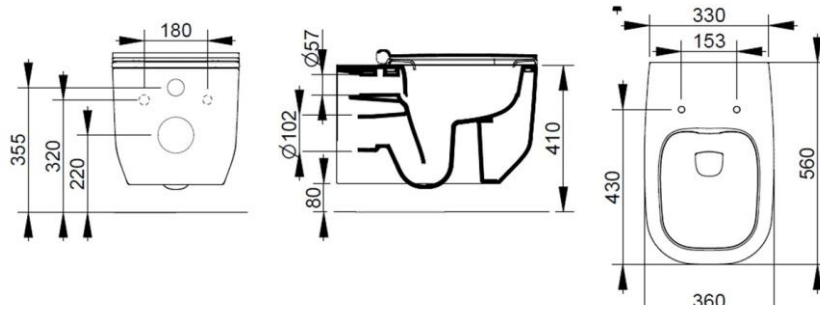

Cod. D502541

Matt White

DOP-No 997

Wall hung bowl, 4,5 L flush, due to rimless system and interior surface design. For assembly with suitable wall mounted chair brackets. Including fixation kit for hidden attachment. To be completed with seat and cover.

Width (mm)	360
Depth (mm)	560
Height (mm)	330
Weight (Kg)	27,60
Flush Volume (l)	4,5
Installation	wall hung
Outlet	horizontal outlet

available colours:

SEAT and COVER (NOT INCLU

S503341

Soft closing seat and cover, with metal quick take-off hinges