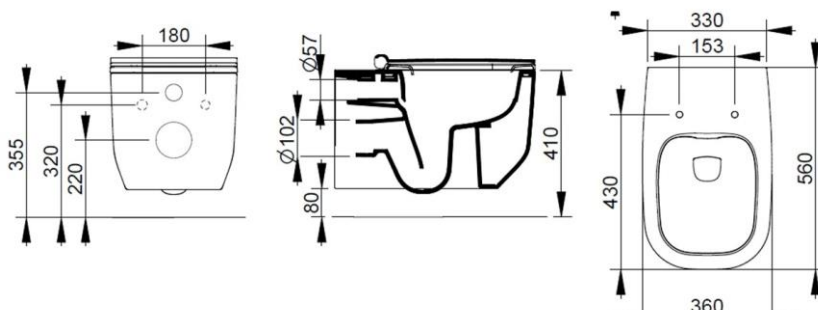

Cod. D502545

Concrete Grey

DOP-No 997

Wall hung bowl, 4,5 L flush, due to rimless system and interior surface design. For assembly with suitable wall mounted chair brackets. Including fixation kit for hidden attachment. To be completed with seat and cover.

Width (mm)	360
Depth (mm)	560
Height (mm)	330
Weight (Kg)	27,60
Flush Volume (l)	4,5
Installation	wall hung
Outlet	horizontal outlet

available colours: