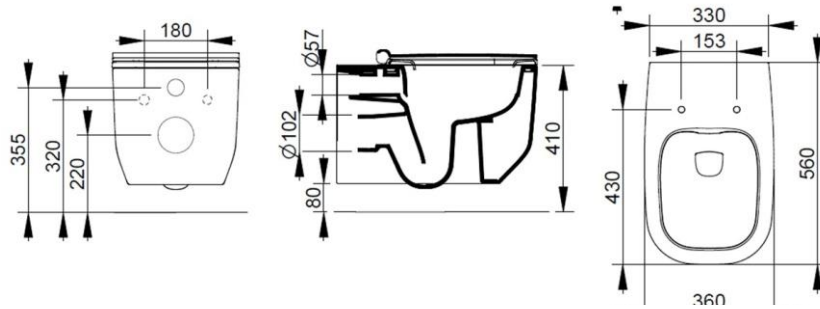

Cod. D502565

Antique Pink

DOP-No 997

Wall hung bowl, 4,5 L flush, due to rimless system and interior surface design. For assembly with suitable wall mounted chair brackets. Including fixation kit for hidden attachment. To be completed with seat and cover.

Width (mm)	360
Depth (mm)	560
Height (mm)	330
Weight (Kg)	27,60
Flush Volume (l)	4,5
Installation	wall hung
Outlet	horizontal outlet

available colours:

SEAT and COVER (NOT INCLU

S503365

Soft closing seat and cover, with metal quick take-off hinges