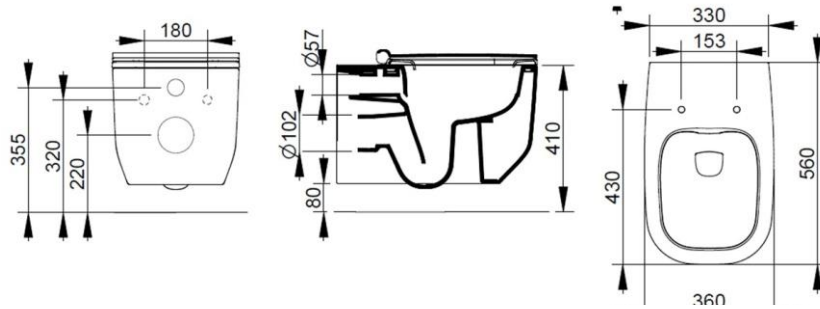

Cod. D502571

Sky Blue

DOP-No 997

Wall hung bowl, 4,5 L flush, due to rimless system and interior surface design. For assembly with suitable wall mounted chair brackets. Including fixation kit for hidden attachment. To be completed with seat and cover.

Width (mm)	360
Depth (mm)	560
Height (mm)	330
Weight (Kg)	27,60
Flush Volume (l)	4,5
Installation	wall hung
Outlet	horizontal outlet

available colours:

SEAT and COVER (NOT INCLU

S503371

Soft closing seat and cover, with metal quick take-off hinges