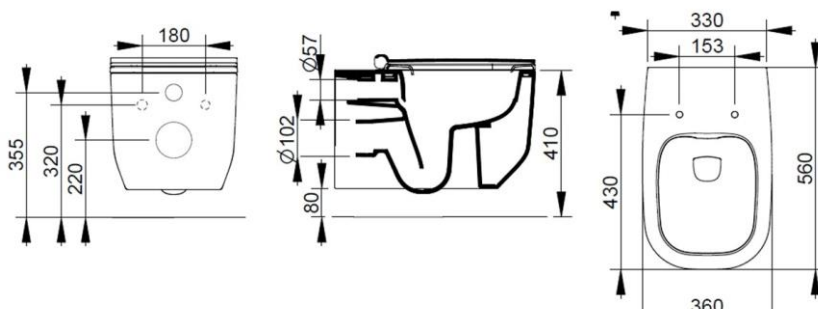

Cod. D502581

Matt Black

DOP-No 997

Wall hung bowl, 4,5 L flush, due to rimless system and interior surface design. For assembly with suitable wall mounted chair brackets. Including fixation kit for hidden attachment. To be completed with seat and cover.

Width (mm)	360
Depth (mm)	560
Height (mm)	330
Weight (Kg)	27,60
Flush Volume (l)	4,5
Installation	wall hung
Outlet	horizontal outlet

available colours:

SEAT and COVER (NOT INCLU

S503381

Soft closing seat and cover, with metal quick take-off hinges