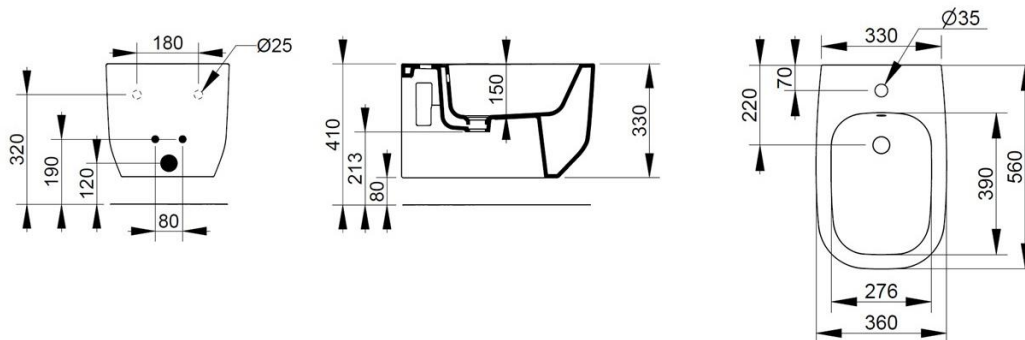

Cod. D502641

Matt White

DOP-No 14528

Wall hung bidet with central taphole. For assembly with suitable wall mounted chair brackets. Including fixation kit for hidden attachment.

Width mm)	360
Depth (mm)	560
Height mm)	330
Weight Kg)	26,90
Overflow hole	Si
Tap Holes	One-hole
Installation	wall hung

available colours:

White

Matt
WhiteAntique
PinkConcrete
Grey

Sky Blue

Matt
Black

PROVIDED FIXINGS / ACCESSORIES

**F953199**

Fixation set for hidden
WH installation