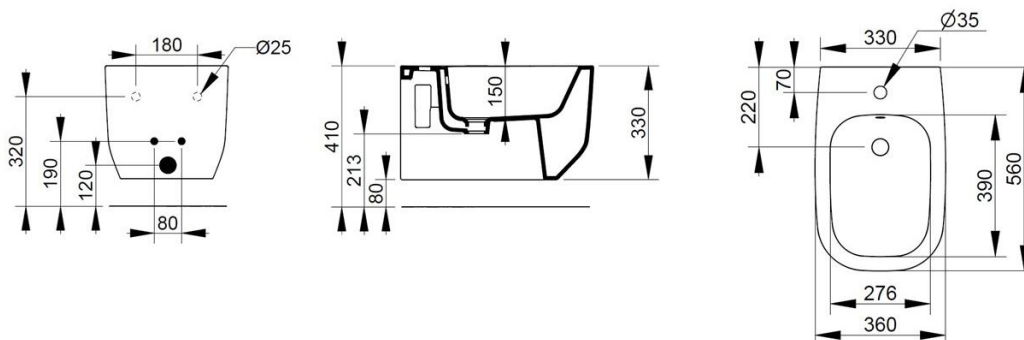

Cod. D502645

Concrete Grey

DOP-No 14528

Wall hung bidet with central taphole. For assembly with suitable wall mounted chair brackets. Including fixation kit for hidden attachment.

Width mm)	360
Depth (mm)	560
Height mm)	330
Weight Kg)	26,90
Overflow hole	Si
Tap Holes	One-hole
Installation	wall hung

available colours:

White

Matt
WhiteAntique
PinkConcrete
Grey

Sky Blue

Matt
Black

PROVIDED FIXINGS / ACCESSORIES

**F953199**

Fixation set for hidden
WH installation