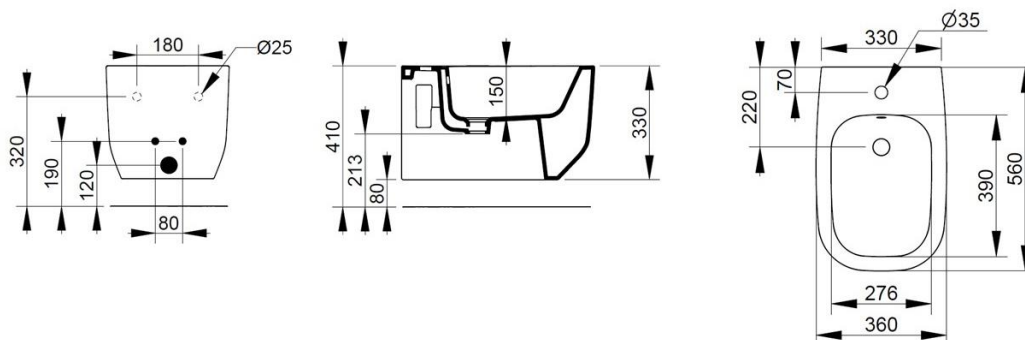

Cod. D502665

Antique Pink

DOP-No 14528

Wall hung bidet with central taphole. For assembly with suitable wall mounted chair brackets. Including fixation kit for hidden attachment.

Width mm)	360
Depth (mm)	560
Height mm)	330
Weight Kg)	26,90
Overflow hole	Si
Tap Holes	One-hole
Installation	wall hung

available colours:

White

Matt
WhiteAntique
PinkConcrete
Grey

Sky Blue

Matt
Black

PROVIDED FIXINGS / ACCESSORIES

**F953199**

Fixation set for hidden
WH installation