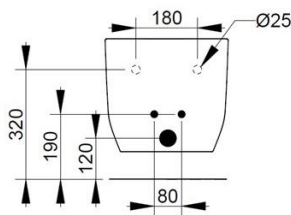

Cod. D502671

Sky Blue

DOP-No 14528

Wall hung bidet with central taphole. For assembly with suitable wall mounted chair brackets. Including fixation kit for hidden attachment.

Width mm)	360
Depth (mm)	560
Height mm)	330
Weight Kg)	26,90
Overflow hole	Si
Tap Holes	One-hole
Installation	wall hung

available colours:

White

Matt
White

Antique
Pink

Concrete
Grey

Sky Blue

Matt
Black

PROVIDED FIXINGS / ACCESSORIES

F953199

Fixation set for hidden
WH installation

NOT PROVIDED FIXINGS / ACCESSORIES / SPARE

(* Mandatory)

V9013CR

Syphon set for wall hung
bidet

F953099 *

Chair brackets for wall
hung wc/bidet.