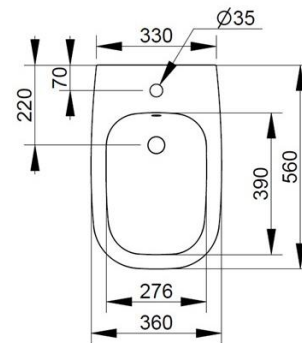

Cod. D502671

Sky Blue

DOP-No 14528

Wall hung bidet with central taphole. For assembly with suitable wall mounted chair brackets. Including fixation kit for hidden attachment.

Width mm)	360
Depth (mm)	560
Height mm)	330
Weight Kg)	26,90
Overflow hole	Si
Tap Holes	One-hole
Installation	wall hung

available colours:

White

Matt
White

Antique
Pink

Concrete
Grey

Sky Blue

Matt
Black

PROVIDED FIXINGS / ACCESSORIES

F953199

Fixation set for hidden
WH installation

NOT PROVIDED FIXINGS / ACCESSORIES / SPARE

(* Mandatory)

V9013CR

Syphon set for wall hung
bidet

F953099 *

Chair brackets for wall
hung wc/bidet.