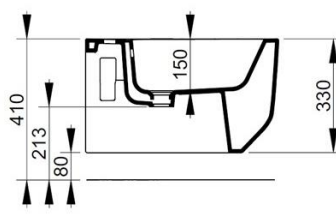

Cod. D502671

Sky Blue

DOP-No 14528

Wall hung bidet with central taphole. For assembly with suitable wall mounted chair brackets. Including fixation kit for hidden attachment.

Width mm)	360
Depth (mm)	560
Height mm)	330
Weight Kg)	26,90
Overflow hole	Si
Tap Holes	One-hole
Installation	wall hung

available colours:

White

Matt
WhiteAntique
PinkConcrete
Grey

Sky Blue

Matt
Black

PROVIDED FIXINGS / ACCESSORIES

**F953199**

Fixation set for hidden
WH installation