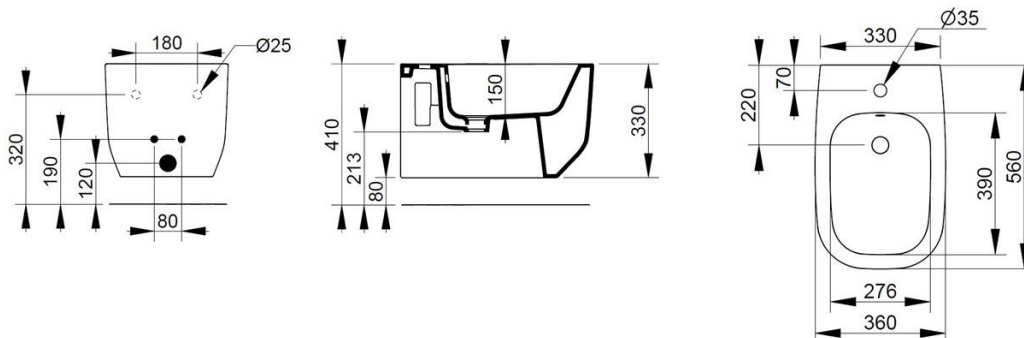

Cod. D502681

Matt Black

DOP-No 14528

Wall hung bidet with central taphole. For assembly with suitable wall mounted chair brackets. Including fixation kit for hidden attachment.

Width mm)	360
Depth (mm)	560
Height mm)	330
Weight Kg)	26,90
Overflow hole	Si
Tap Holes	One-hole
Installation	wall hung

available colours:

White

Matt
White

Antique
Pink

Concrete
Grey

Sky Blue

Matt
Black

PROVIDED FIXINGS / ACCESSORIES

F953199

Fixation set for hidden
WH installation

NOT PROVIDED FIXINGS / ACCESSORIES / SPARE

(* Mandatory)

V9013CR

Syphon set for wall hung
bidet

F953099 *

Chair brackets for wall
hung wc/bidet.