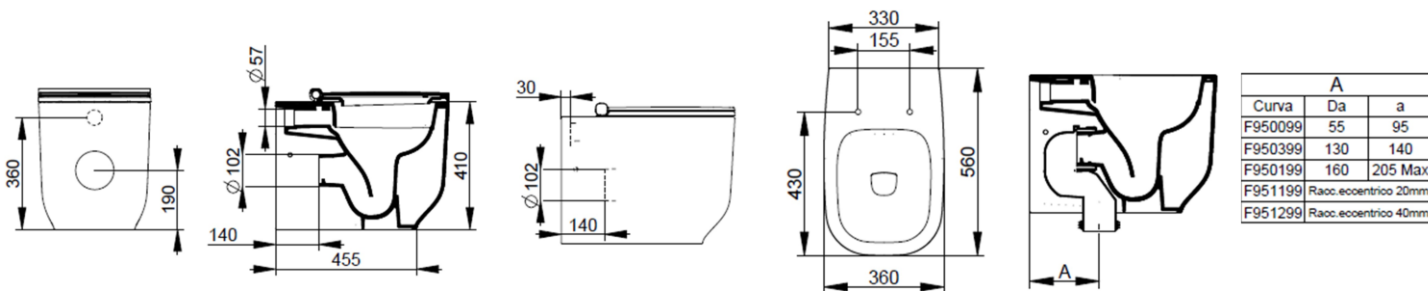

Cod. D503141

Matt White

DOP-No 997

Back to wall bowl with 4,5 L universal outlet, due to rimless system and interior surface design. Supplied with fixation set for hidden attachment. To be completed with seat and cover and outlet bend in case of vertical installation.

Width (mm)	360
Depth (mm)	560
Height (mm)	410
Weight (Kg)	30,40
Flush Volume (l)	4,5
Installation	back to wall
Outlet	universal outlet

available colours:

SEAT and COVER (NOT INCLU

S503341
Soft closing seat and cover, with metal quick take-off hinges