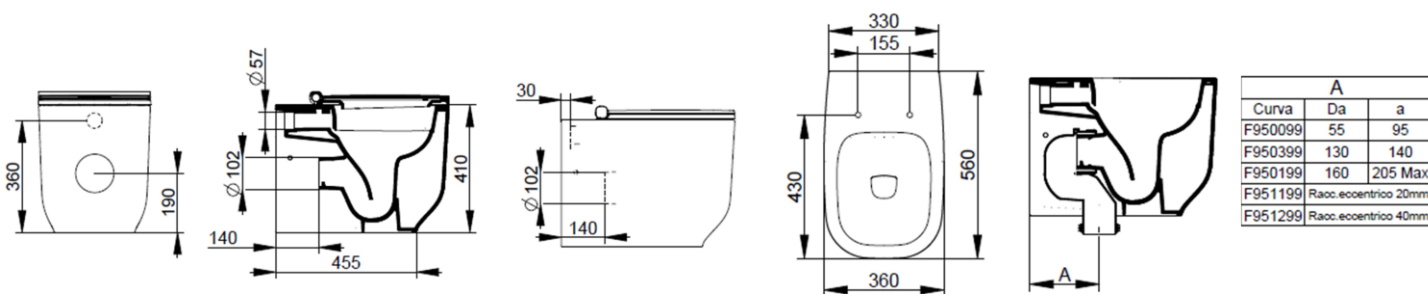

Cod. D503145

Concrete Grey

DOP-No 997

Back to wall bowl with 4,5 L universal outlet, due to rimless system and interior surface design. Supplied with fixation set for hidden attachment. To be completed with seat and cover and outlet bend in case of vertical installation.

Width (mm)	360
Depth (mm)	560
Height (mm)	410
Weight (Kg)	30,40
Flush Volume (l)	4,5
Installation	back to wall
Outlet	universal outlet

available colours:

SEAT and COVER (NOT INCLU

S503345
Soft closing seat and cover, with metal quick take-off hinges