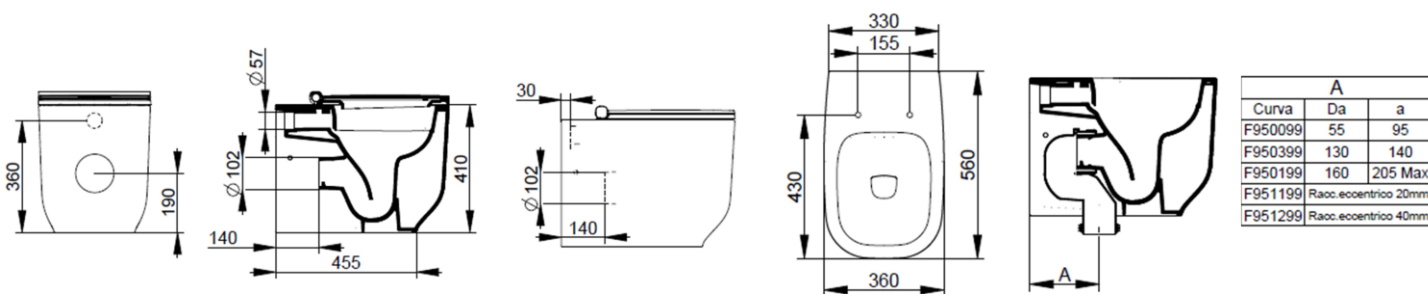

**Cod. D503165**

**Antique Pink**

**DOP-No 997**

Back to wall bowl with 4,5 L universal outlet, due to rimless system and interior surface design. Supplied with fixation set for hidden attachment. To be completed with seat and cover and outlet bend in case of vertical installation.

Width (mm)	360
Depth (mm)	560
Height (mm)	410
Weight (Kg)	30,40
Flush Volume (l)	4,5
Installation	back to wall
Outlet	universal outlet

available colours:

**SEAT and COVER (NOT INCLU**

**S503365**  
Soft closing seat and cover, with metal quick take-off hinges