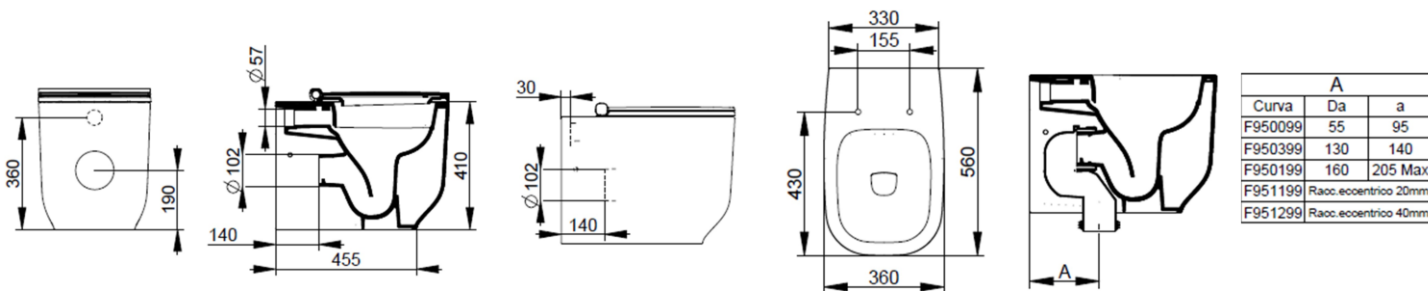

Cod. D503171

Sky Blue

DOP-No 997

Back to wall bowl with 4,5 L universal outlet, due to rimless system and interior surface design. Supplied with fixation set for hidden attachment. To be completed with seat and cover and outlet bend in case of vertical installation.

Width (mm)	360
Depth (mm)	560
Height (mm)	410
Weight (Kg)	30,40
Flush Volume (l)	4,5
Installation	back to wall
Outlet	universal outlet

available colours:

SEAT and COVER (NOT INCLU

S503371

Soft closing seat and cover, with metal quick take-off hinges