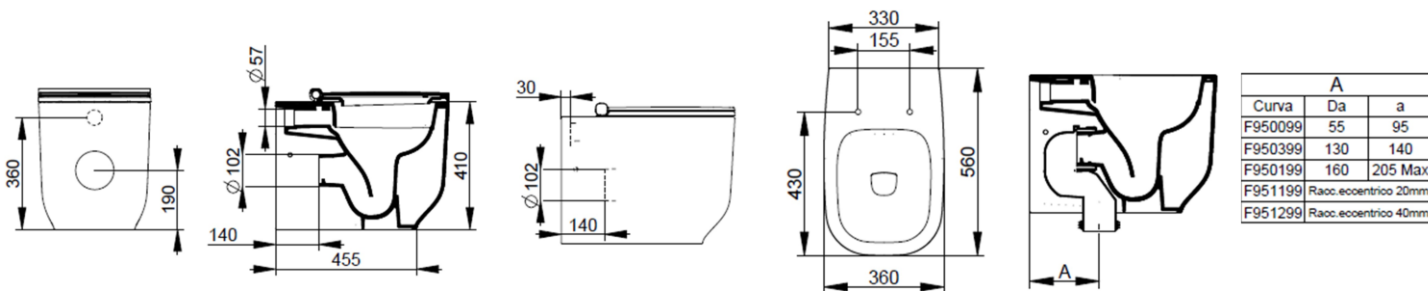

Cod. D503181

Matt Black

DOP-No 997

Back to wall bowl with 4,5 L universal outlet, due to rimless system and interior surface design. Supplied with fixation set for hidden attachment. To be completed with seat and cover and outlet bend in case of vertical installation.

Width (mm)	360
Depth (mm)	560
Height (mm)	410
Weight (Kg)	30,40
Flush Volume (l)	4,5
Installation	back to wall
Outlet	universal outlet

available colours:

SEAT and COVER (NOT INCLU

S503381

Soft closing seat and cover, with metal quick take-off hinges