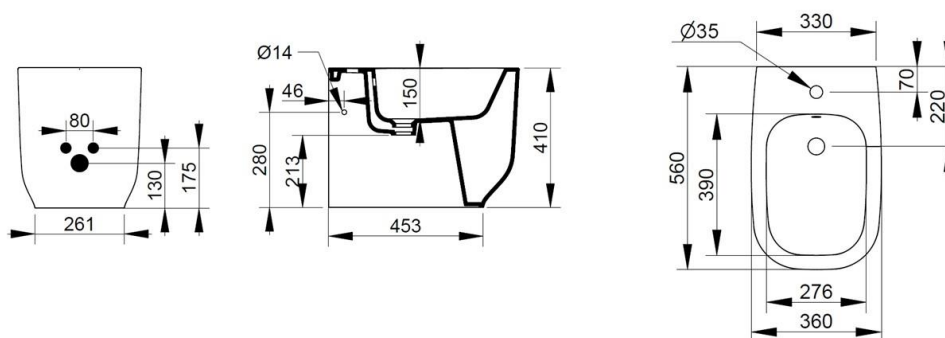

Cod. D503541

Matt White

DOP-No 14528

Back to wall bidet, with central taphole; supplied with fixation set for hidden attachment.

Width (mm)	360
Depth (mm)	560
Height (mm)	410
Weight (Kg)	27,00
Overflow hole	Si
Tap Holes	One-hole
Installation	back to wall

available colours:

White

Matt White

Antique Pink

Concrete Grey

Sky Blue

Matt Black

PROVIDED FIXINGS / ACCESSORIES

F953299

Fixation set for hidden
BTW installation