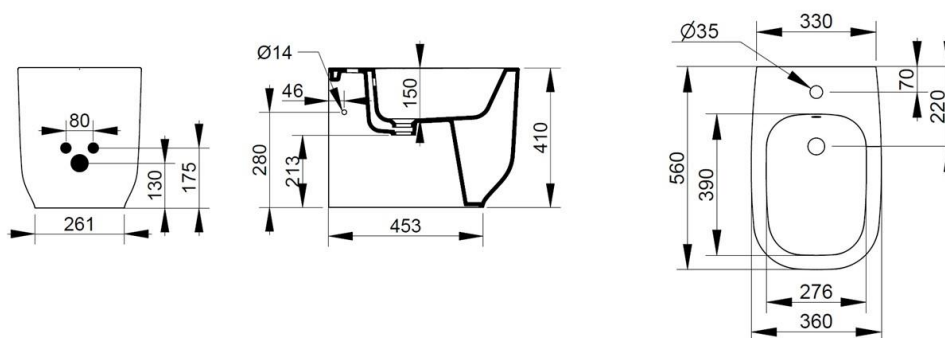

Cod. D503565

Antique Pink

DOP-No 14528

Back to wall bidet, with central taphole; supplied with fixation set for hidden attachment.

Width mm)	360
Depth (mm)	560
Height mm)	410
Weight Kg)	27,00
Overflow hole	Si
Tap Holes	One-hole
Installation	back to wall

available colours:

White

Matt
White

Antique
Pink

Concrete
Grey

Sky Blue

Matt
Black

PROVIDED FIXINGS / ACCESSORIES

F953299

Fixation set for hidden
BTW installation