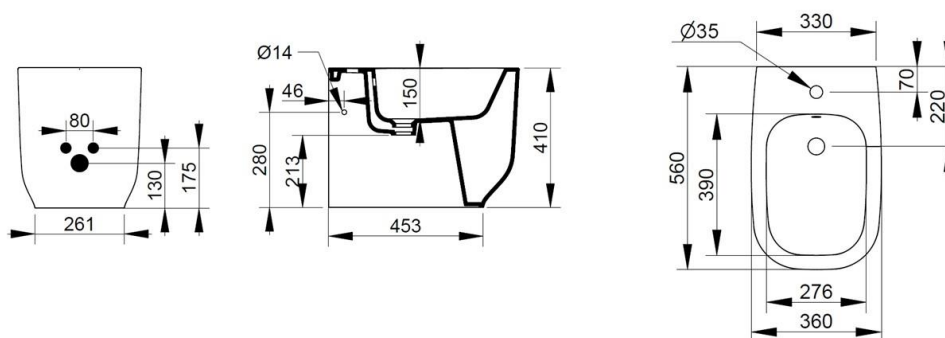

Cod. D503571

Sky Blue

DOP-No 14528

Back to wall bidet, with central taphole; supplied with fixation set for hidden attachment.

Width mm)	360
Depth (mm)	560
Height mm)	410
Weight Kg)	27,00
Overflow hole	Si
Tap Holes	One-hole
Installation	back to wall

available colours:

White

Matt
White

Antique
Pink

Concrete
Grey

Sky Blue

Matt
Black

PROVIDED FIXINGS / ACCESSORIES

F953299

Fixation set for hidden
BTW installation