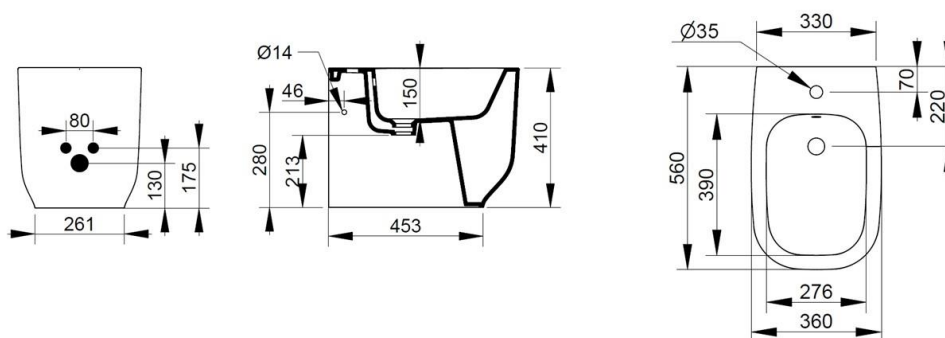

Cod. D503581

Matt Black

DOP-No 14528

Back to wall bidet, with central taphole; supplied with fixation set for hidden attachment.

Width (mm)	360
Depth (mm)	560
Height (mm)	410
Weight (Kg)	27,00
Overflow hole	Si
Tap Holes	One-hole
Installation	back to wall

available colours:

White

Matt White

Antique Pink

Concrete Grey

Sky Blue

Matt Black

PROVIDED FIXINGS / ACCESSORIES

F953299

Fixation set for hidden
BTW installation