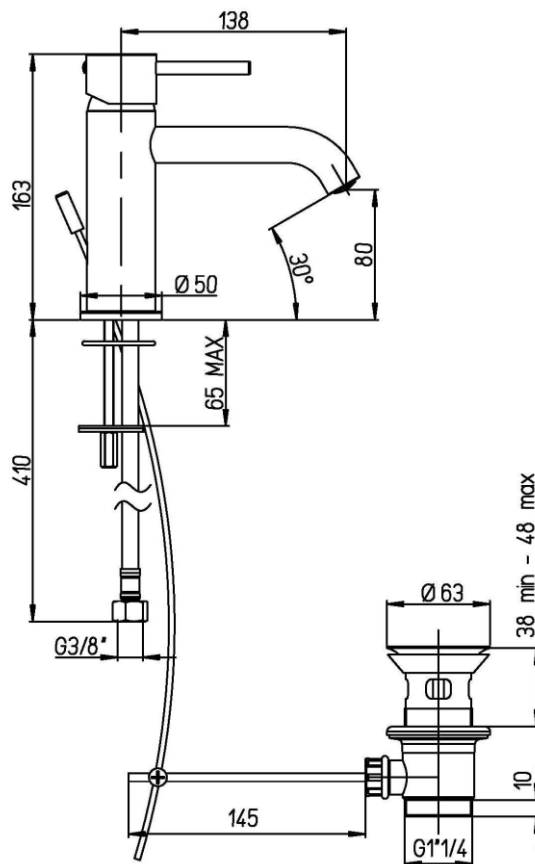

R201181

FEATURES

Spout	fixed
Spout length	138 mm
Spout height	80 mm
Aerator flow rate	6 l/m
Cartridge	ceramic
Cartridge dimension	35 mm
Connection	flexible steel hoses with connection G 3/8"
Outlet	waste 1-1/4

disponibile nei seguenti colori:

Cromato

Nero Opaco

SPARE PARTS

VR30899

Internal aerator caché 6L/min, M18,5x1 male thread

VR31499

Internal aerator caché 8L/min, M18,5x1 male thread

VR30399

Internal aerator caché 4L/min, M18,5x1 male thread

VR10499

Mixing cartridge - D35 mm. - H 59 mm. - with superior ring - square 9x9 mm.

J updated: 19/09/2023