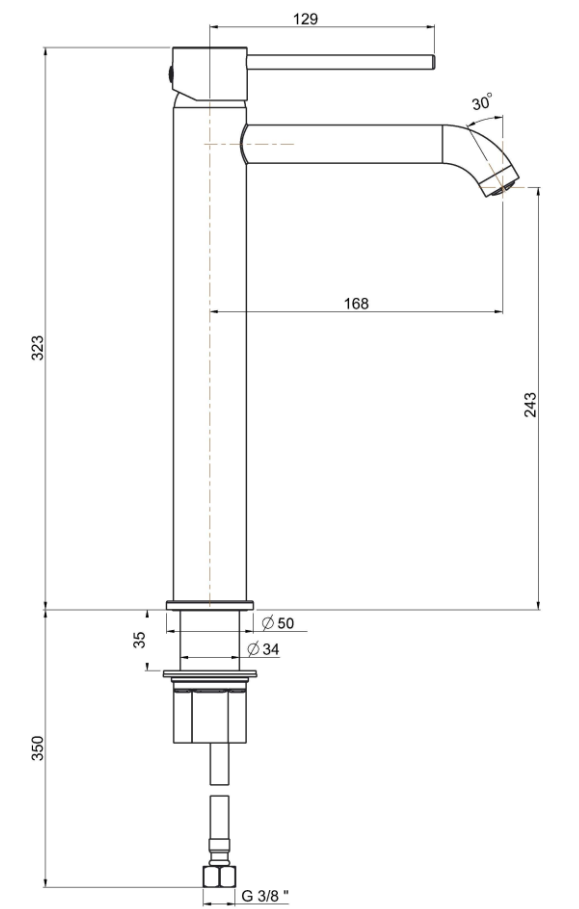

R201281

FEATURES

Spout	fixed
Spout length	168 mm
Spout height	243 mm
Aerator flow rate	6 l/m
Cartridge	ceramic
Cartridge dimension	35 mm
Connection	flexible steel hoses with connection G 3/8"
Outlet	without control rod

disponibile nei seguenti colori:

SPARE PARTS

VR31499

Internal aerator caché 8L/min, M18,5x1 male thread

VR30899

Internal aerator caché 6L/min, M18,5x1 male thread

VR30399

Internal aerator caché 4L/min, M18,5x1 male thread

VR10499

Mixing cartridge - D35 mm. - H 59 mm. - with superior ring - square 9x9 mm.

J updated: 19/09/2023