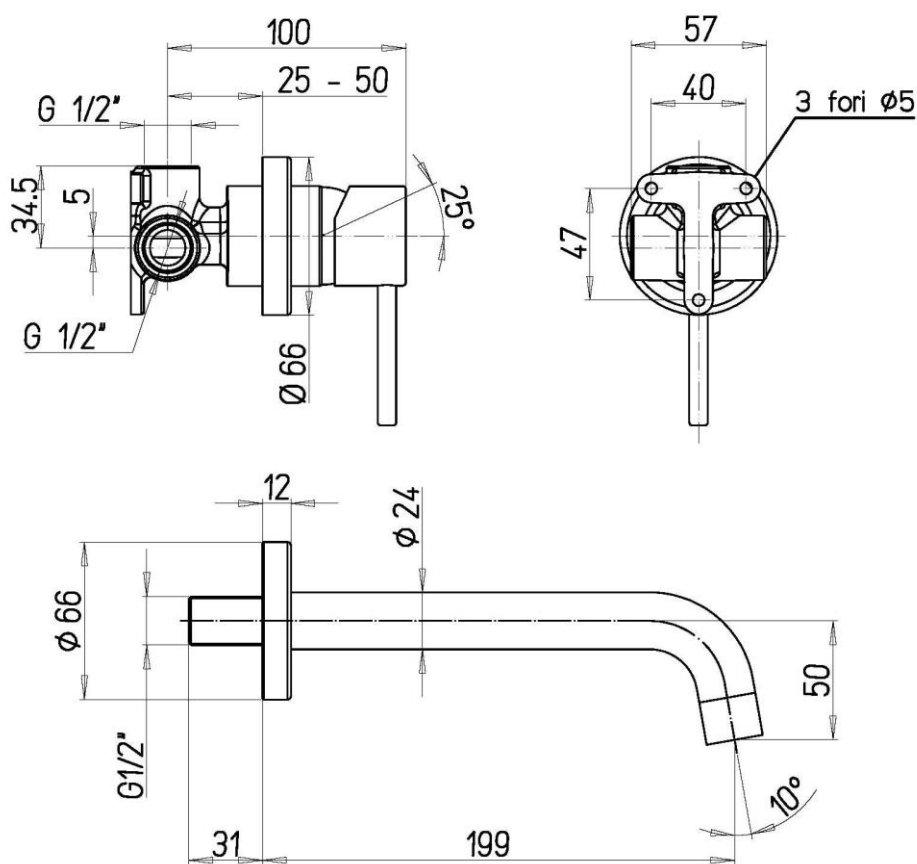

#### FEATURES

Spout	fixed
Plate	without plate
Spout length	199 mm
Aerator flow rate	6 l/m
Cartridge	ceramic
Cartridge dimension	35 mm

disponibile nei seguenti colori:

Cromato

Nero Opaco

#### SPARE PARTS

##### VR31381

Complete aerator 8L/min, M22x1 female thread

##### VR10699

Mixing cartridge - D35 mm. - H 59 mm. - square 9x9 mm.