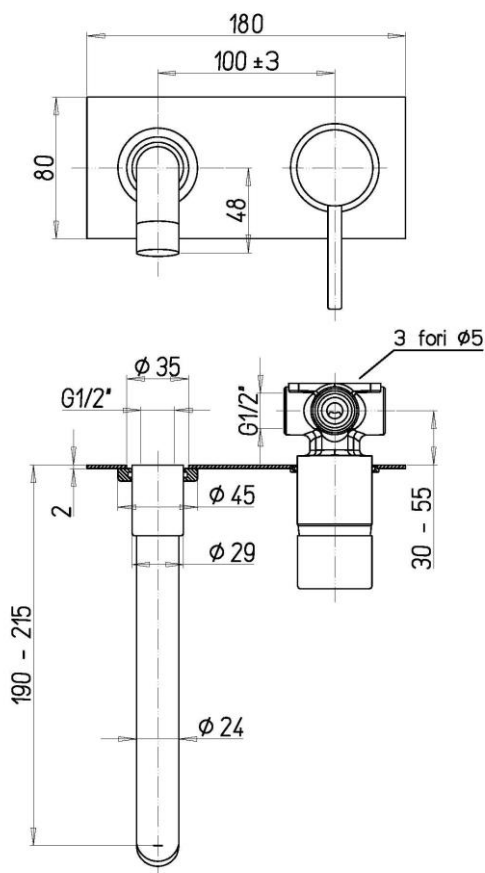

R202281

FEATURES

Spout	fixed
Plate	rectangular
Spout length	190-215 mm
Aerator flow rate	6 l/m
Cartridge	ceramic
Cartridge dimension	35 mm

disponibile nei seguenti colori:

SPARE PARTS

VR31381

Complete aerator 8L/min, M22x1 female thread

VR30781

Complete aerator 6L/min, M22x1 female thread

VR30281

Complete aerator 4L/min, M22x1 female thread

VR10699

Mixing cartridge - D35 mm. - H 59 mm. - square 9x9 mm.

J updated: 19/09/2023