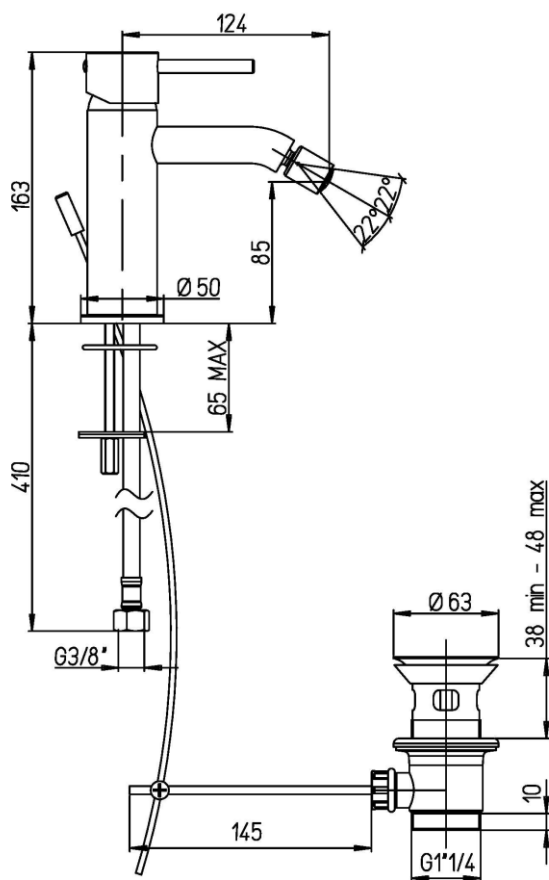

### FEATURES

Spout	fixed with joint
Aerator flow rate	6 l/m
Cartridge	ceramic
Cartridge dimension	35 mm
Connection	flexible steel hoses with connection G 3/8"
Outlet	waste 1-1/4

disponibile nei seguenti colori:

### SPARE PARTS

#### VR31499

Internal aerator caché 8L/min, M18,5x1 male thread

#### VR10499

Mixing cartridge - D35 mm. - H 59 mm. - with superior ring - square 9x9 mm.

Jupdated: 19/09/2023