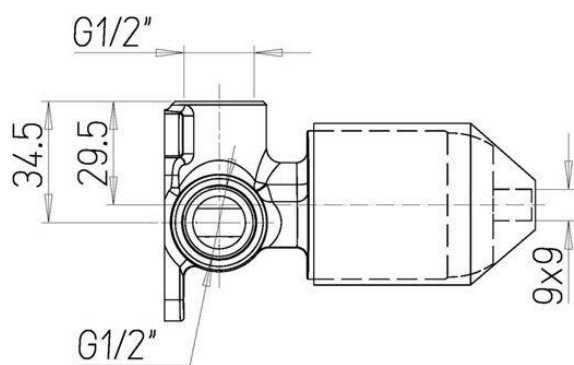

#### FEATURES

Plate	round
Cartridge	ceramic
Cartridge dimension	35 mm
Water outlet	G 1/2"
Water inlet	G 1/2"
Kit	complete with external plate and built-in

disponibile nei seguenti colori:

#### SPARE PARTS

##### VR10699

Mixing cartridge - D35 mm. - H 59 mm. - square 9x9 mm.