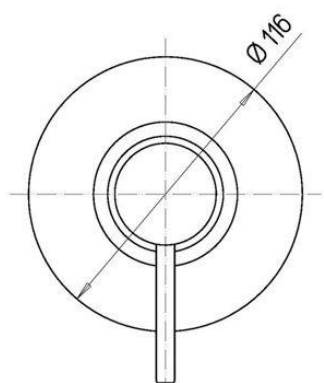

#### FEATURES

Plate	round
Cartridge	ceramic
Cartridge dimension	35 mm
Water outlet	G 1/2"
Water inlet	G 1/2"
Kit	complete with external plate and built-in

disponibile nei seguenti colori:

#### SPARE PARTS

##### VR10699

Mixing cartridge - D35 mm. - H 59 mm. - square 9x9 mm.