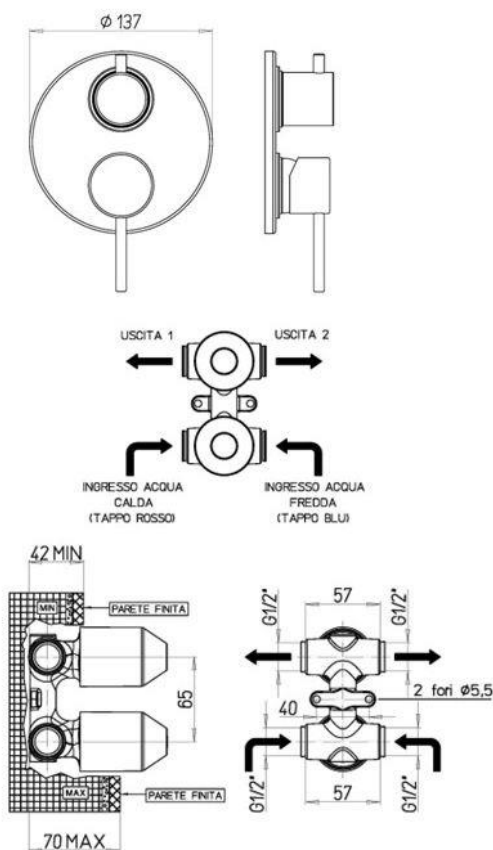

R204281

FEATURES

Plate	round
Cartridge	ceramic
Cartridge dimension	35 mm
Water outlet	G 1/2"
Water inlet	G 1/2"
Kit	complete with external plate and built-in

disponibile nei seguenti colori:

Cromato

Nero Opaco

SPARE PARTS

VR10699

Mixing cartridge - D35 mm. - H 59 mm. - square 9x9 mm.

VR11099

Diverter cartridge for built-in 2-ways - D35 mm. - H 53,5 mm. - square 7x7 mm.