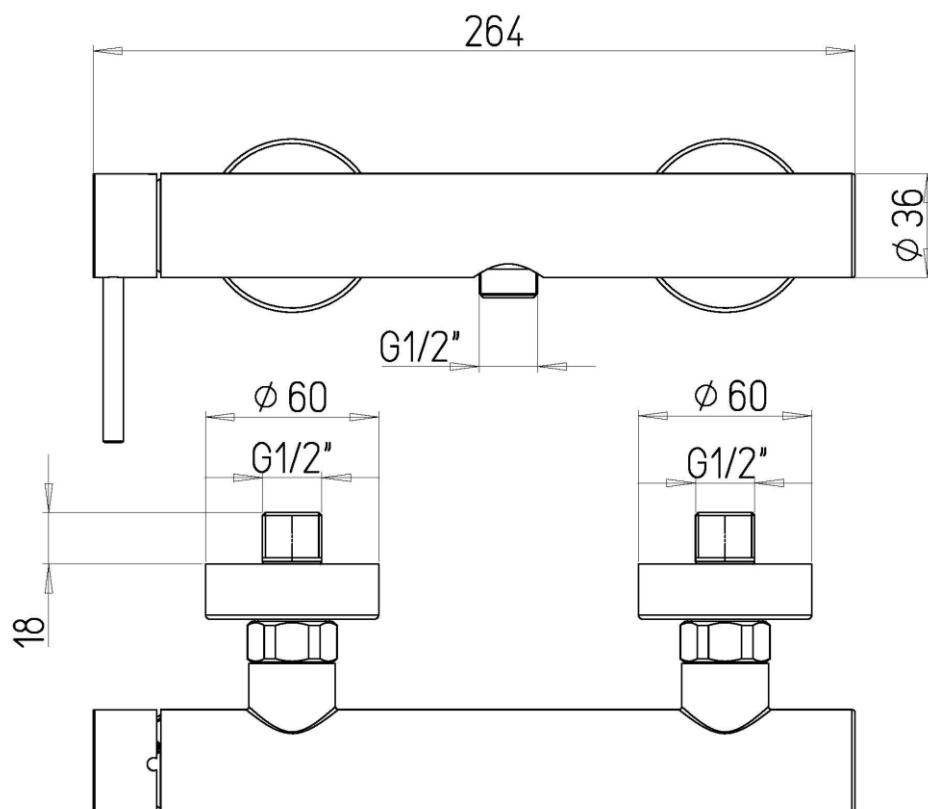

R205181

FEATURES

Cartridge	ceramic
Cartridge dimension	30 mm
Connection	eccentric fittings G 1/2"
Water outlet	G 1/2"
Shower kit	to be completed with shower kit

disponibile nei seguenti colori:

Cromato

Nero Opaco

SPARE PARTS

VR10399

Mixing cartridge - D30 mm. - H 59 mm. - square 9x9 mm.