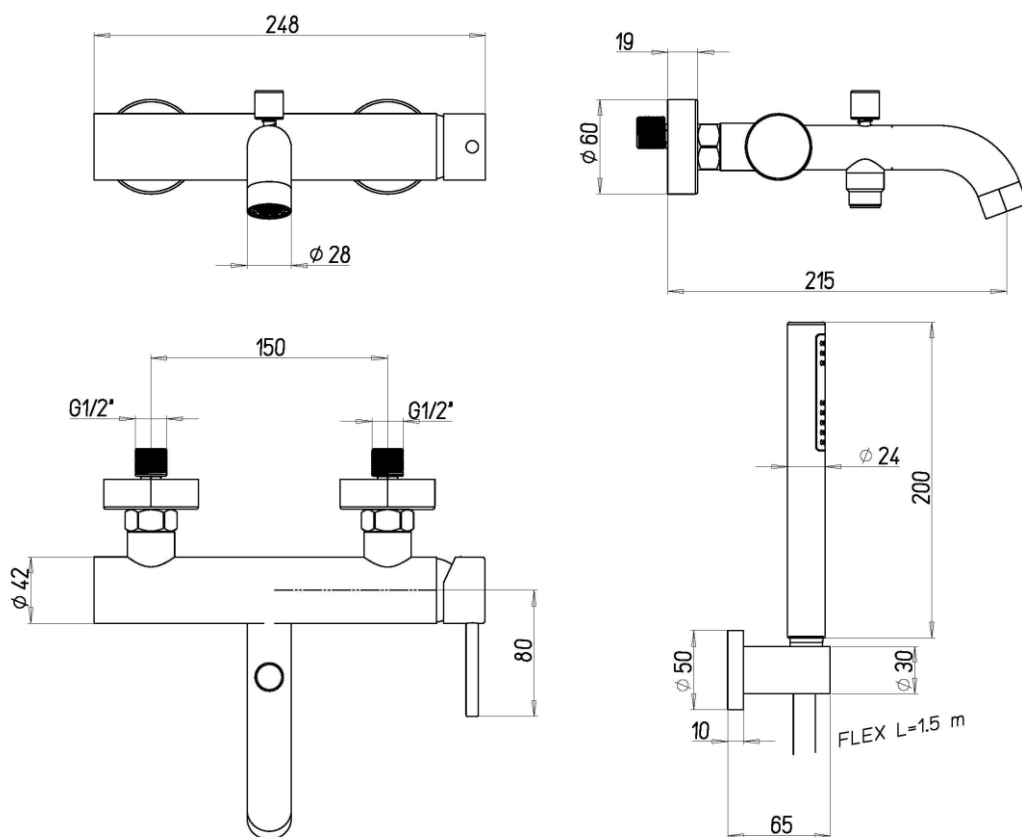

#### FEATURES

Cartridge	ceramic
Cartridge dimension	35 mm
Connection	eccentric fittings G 1/2"
Water outlet	shower G 1/2"
Diverter	with automatic return
Hand shower holder	swivel wall
Shower kit	shower hose and stick hand shower

#### SPARE PARTS

##### VR31899

Internal aerator caché 24L/min, M24x1 male thread

##### VR10699

Mixing cartridge - D35 mm. - H 59 mm. - square 9x9 mm.

J updated: 19/09/2023