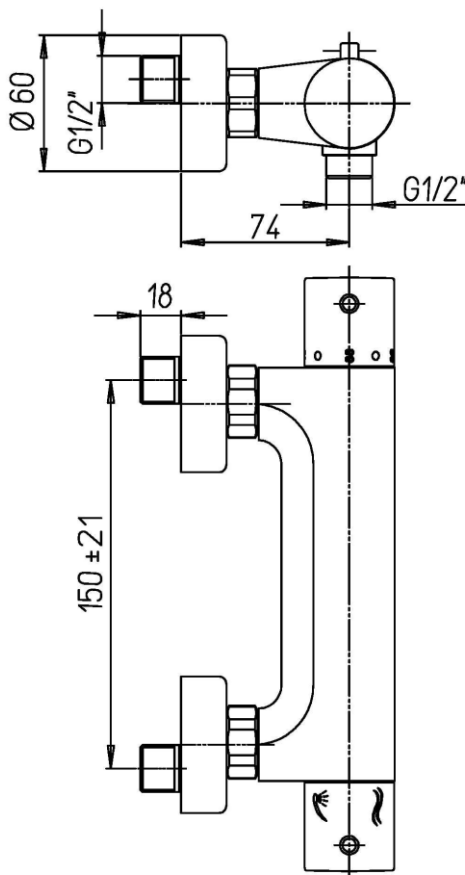

#### FEATURES

Cartridge	thermostatic
Connection	eccentric fittings G 1/2"
Water outlet	G 1/2"
Shower kit	to be completed with shower kit
Security lock	38°
Valves	swivel wall

disponibile nei seguenti colori:

#### SPARE PARTS

##### VR10299

Screw-down 1/2" - H 52,5 mm. - D8 mm.

##### VR11199

Thermostatic cartridge D34x90 mm. - D10 mm.