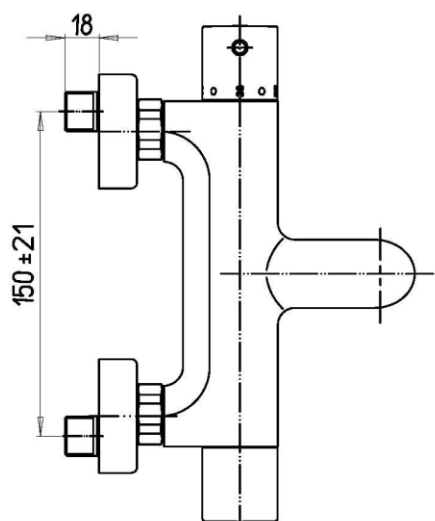

SPARE PARTS

VR31781

Complete aerator 24L/min, M28x1 male thread

VR10999

Diverter cartridge for exposed 2-ways thermostatic- D35 mm. - H 72 mm. - square 7x7 mm.

VR11199

Thermostatic cartridge D34x90 mm. - D10 mm.