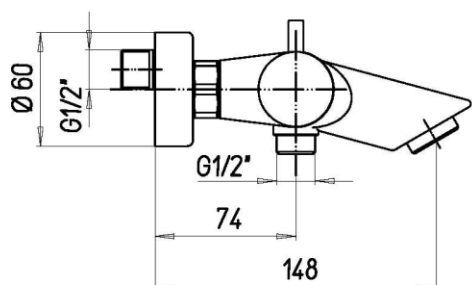

SPARE PARTS

VR31781

Complete aerator 24L/min, M28x1 male thread

VR10999

Diverter cartridge for exposed 2-ways thermostatic- D35 mm. - H 72 mm. - square 7x7 mm.

VR11199

Thermostatic cartridge D34x90 mm. - D10 mm.