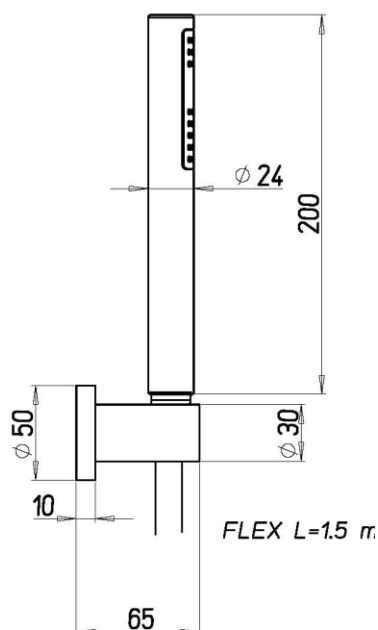

SPARE PARTS

VR31781

Complete aerator 24L/min, M28x1 male thread

VR10999

Diverter cartridge for exposed 2-ways thermostatic- D35 mm. - H 72 mm. - square 7x7 mm.

VR11199

Thermostatic cartridge D34x90 mm. - D10 mm.