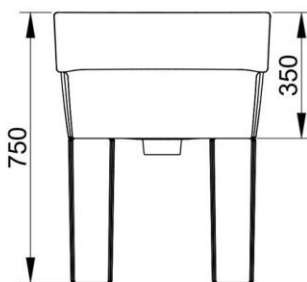

Cod. D085701

White

DOP-No 14688

Ceramic vessel sink; supports and fixings to be separately ordered (two supports are needed for each sink)

Width mm)	600
Depth (mm)	500
Height mm)	350
Weight Kg)	28
Overflow hole	Si
Tap Holes	No-hole
Installation	installation on ceramic feet