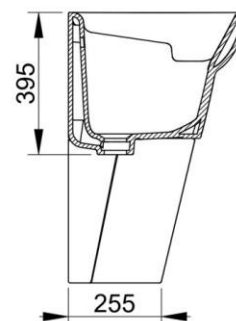

Cod. D085701

White

DOP-No 14688

Ceramic vessel sink; supports and fixings to be separately ordered (two supports are needed for each sink)

Width mm)	600
Depth (mm)	500
Height mm)	350
Weight Kg)	28
Overflow hole	Si
Tap Holes	No-hole
Installation	installation on ceramic feet