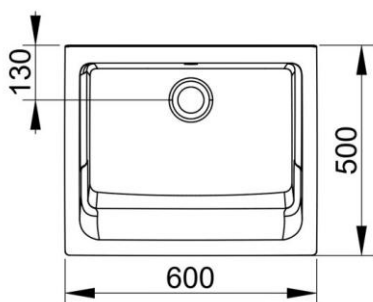

Cod. D085701

White

DOP-No 14688

Ceramic vessel sink; supports and fixings to be separately ordered (two supports are needed for each sink)

Width mm)	600
Depth (mm)	500
Height mm)	350
Weight Kg)	28
Overflow hole	Si
Tap Holes	No-hole
Installation	installation on ceramic feet