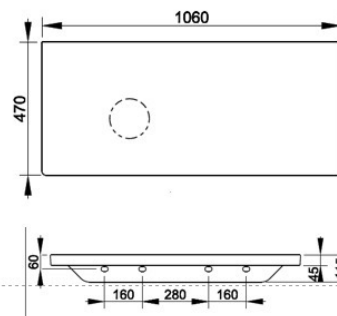

Cod. D365241

Matt White

Ceramic top for wall installation. For Noemi basin to be installed on the left. To be mounted with compatible fixings according to wall type, not supplied.

Width mm)	1060
Depth (mm)	475
Height mm)	50
Weight Kg)	24,00
Overflow hole	No
Tap Holes	No-hole
Installation	wall-mounted

available colours:

Matt White

Matt Black

Nome	Codice	A
Noemi	d3106	610
Noemi	d3107	610
Noemi	d3105	630
Noemi	d3109	630
Noemi	d3110	630
Noemi	d3111	630
Noemi	d3112	620
Noemi	d3117	630

NOT PROVIDED FIXINGS / ACCESSORIES / SPARE PARTS

(* Mandatory)

A361081

A3610CR

A360981

A3609CR

F303199

Fixation set for basin.

Updated: 18/02/2025