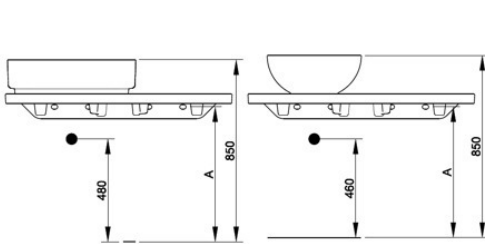

Cod. D365241

Matt White

Ceramic top for wall installation. For Noemi basin to be installed on the left. To be mounted with compatible fixings according to wall type, not supplied.

Width mm)	1060
Depth (mm)	475
Height mm)	50
Weight Kg)	24,00
Overflow hole	No
Tap Holes	No-hole
Installation	wall-mounted

available colours:

Matt White

Matt Black

Nome	Codice	A
Noemi	d3106	610
Noemi	d3107	610
Noemi	d3105	630
Noemi	d3109	630
Noemi	d3110	630
Noemi	d3111	630
Noemi	d3112	620
Noemi	d3117	630

NOT PROVIDED FIXINGS / ACCESSORIES / SPARE PARTS

(* Mandatory)

A361081

A3610CR

A360981

A3609CR

F303199

Fixation set for basin.

Updated: 18/02/2025