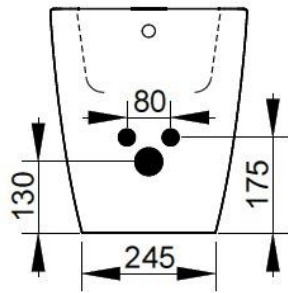

Cod. D433601

White

DOP-No 14528

Back to wall bidet with central taphole; supplied with fixation set for hidden attachment.

Width mm)	360
Depth (mm)	540
Height mm)	410
Weight Kg)	23,00
Overflow hole	Si
Tap Holes	One-hole
Installation	back to wall

available colours:

White

Matt White

Matt Black

PROVIDED FIXINGS / ACCESSORIES

F953299

Fixation set for hidden BTW installation