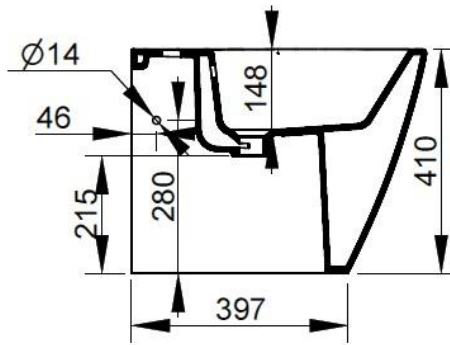

Cod. D433601

White

DOP-No 14528

Back to wall bidet with central taphole; supplied with fixation set for hidden attachment.

Width mm)	360
Depth (mm)	540
Height mm)	410
Weight Kg)	23,00
Overflow hole	Si
Tap Holes	One-hole
Installation	back to wall

available colours:

White

Matt White

Matt Black

PROVIDED FIXINGS / ACCESSORIES

F953299

Fixation set for hidden BTW installation