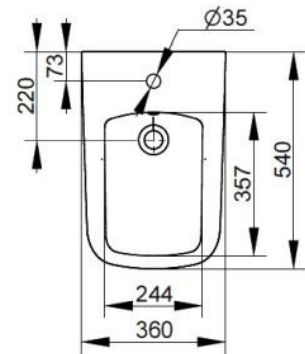

Cod. D433601

White

DOP-No 14528

Back to wall bidet with central taphole; supplied with fixation set for hidden attachment.

Width mm)	360
Depth (mm)	540
Height mm)	410
Weight Kg)	23,00
Overflow hole	Si
Tap Holes	One-hole
Installation	back to wall

available colours:

White

Matt White

Matt Black

PROVIDED FIXINGS / ACCESSORIES

F953299

Fixation set for hidden BTW installation