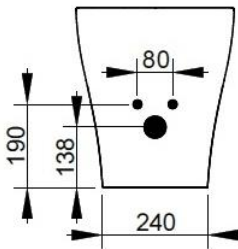

Cod. D473401

White

BTW, with central taphole; supplied with fixation set for hidden attachment.

Width mm)	360
Depth (mm)	500
Height mm)	410
Weight Kg)	21
Overflow hole	Si
Tap Holes	One-hole
Installation	back to wall

available colours:

White

Matt White

Matt Black

PROVIDED FIXINGS / ACCESSORIES

F953299

Fixation set for hidden BTW installation