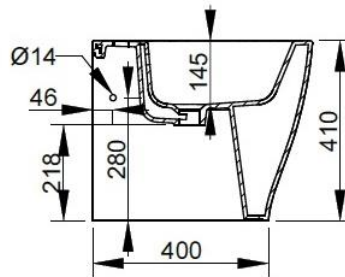

Cod. D473401

White

BTW, with central taphole; supplied with fixation set for hidden attachment.

Width mm)	360
Depth (mm)	500
Height mm)	410
Weight Kg)	21
Overflow hole	Si
Tap Holes	One-hole
Installation	back to wall

available colours:

White

Matt White

Matt Black

PROVIDED FIXINGS / ACCESSORIES

F953299

Fixation set for hidden BTW installation