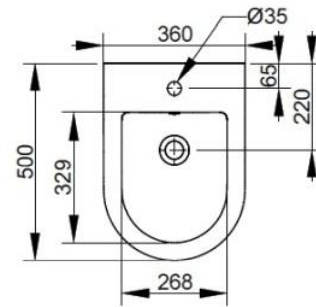

Cod. D473401

White

BTW, with central taphole; supplied with fixation set for hidden attachment.

Width mm)	360
Depth (mm)	500
Height mm)	410
Weight Kg)	21
Overflow hole	Si
Tap Holes	One-hole
Installation	back to wall

available colours:

White

Matt White

Matt Black

PROVIDED FIXINGS / ACCESSORIES

F953299

Fixation set for hidden BTW installation