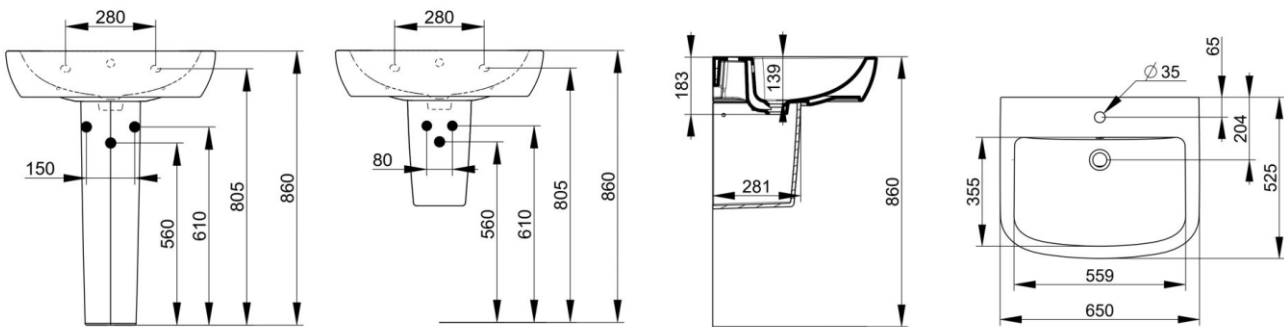

Cod. D521101

White

DOP-No 14688

Wall mounted basin with overflow and central taphole; for assembly with pedestal, semi-pedestal, or alone with syphon. To be installed with compatible fixings according to wall type.

Width mm)	650
Depth (mm)	525
Height mm)	145
Weight Kg)	22
Overflow hole	Si
Tap Holes	One-hole
Installation	wall mounted

### NOT PROVIDED FIXINGS / ACCESSORIES / SPARE PARTS

(\* Mandatory)

**D521501**  
Ceramic pedestal

**D521601**  
Ceramic semi-pedestal  
supplied with fixation set.

**V3021CR**  
Push button pop-up waste,  
with overflow, chrome  
plated