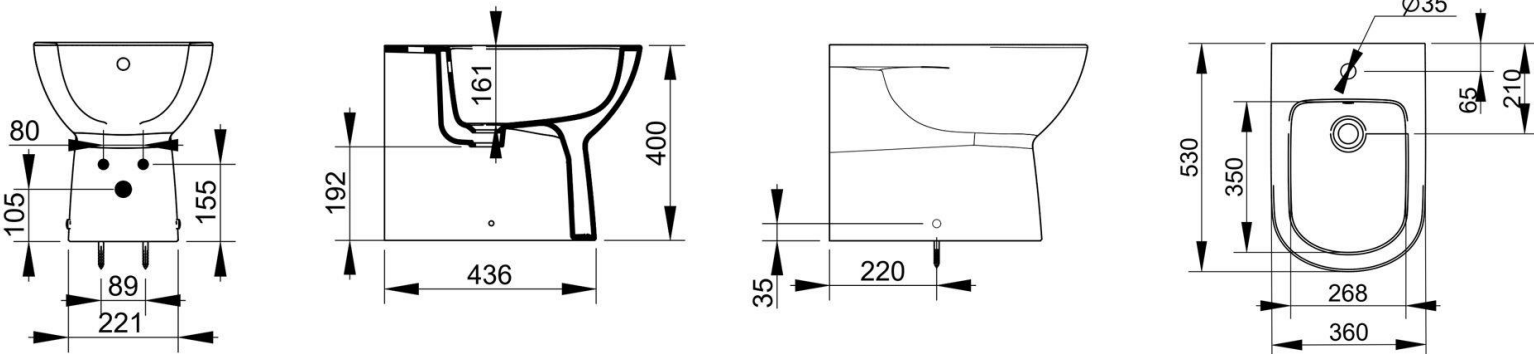

Cod. D523501

White

DOP-No 14528

Back to wall bidet, with central taphole; supplied with fixation set. To be completed with bidet mixer and waste set.

Width mm)	360
Depth (mm)	530
Height mm)	400
Weight Kg)	20,2
Overflow hole	Si
Tap Holes	One-hole
Installation	back to wall

### PROVIDED FIXINGS / ACCESSORIES

**F954199**

Fixation set for floor standing wc and pedestal