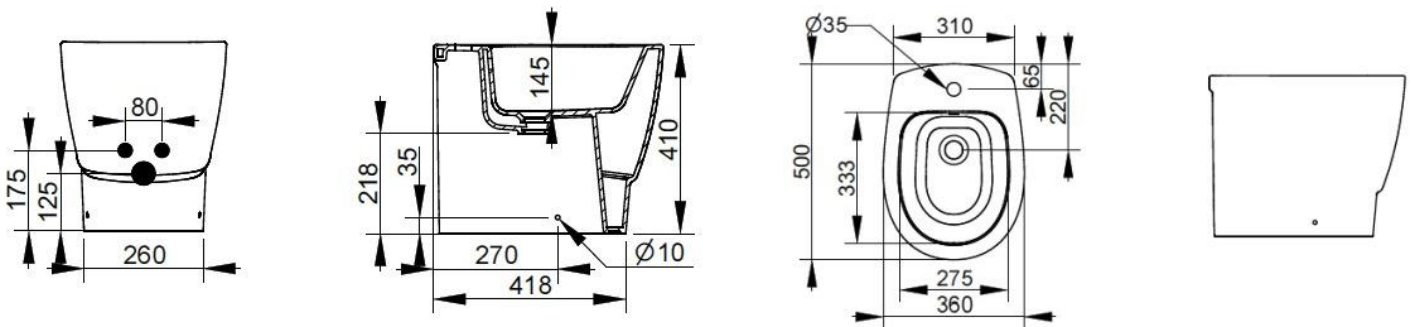

Cod. D552401

White

DOP-No 14528

with central taphole; supplied with fixation set.

| | |
|---------------|-------|
| Width mm) | 360 |
| Depth (mm) | 500 |
| Height mm) | 410 |
| Weight Kg) | 20,00 |
| Overflow hole | Si |
| Tap Holes | |
| Installation | |

PROVIDED FIXINGS / ACCESSORIES

F954199

Fixation set for floor standing wc and pedestal

NOT PROVIDED FIXINGS / ACCESSORIES / SPARE PARTS

(* Mandatory)

V9060CR

Decorative caps for fixation set F954199 (2 pcs) white