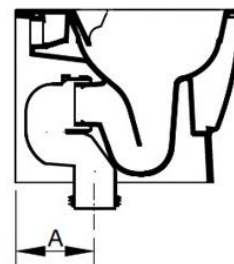

Cod. D553101

White

DOP-No 997

Back to wall bowl with 4,5 L universal outlet, due to rimless system and interior surface design. Supplied with fixation set. To be completed with seat and cover and outlet bend in case of vertical installation.

Width (mm)	354
Depth (mm)	540
Height (mm)	41
Weight (Kg)	27,7
Flush Volume (l)	4,5
Installation	back to wall
Outlet	universal outlet

A		
Curva	Da	a
F950099	55	95
F950399	130	140
F950199	160	205 Max
F951199	Racc.eccentrico 20mm	
F951299	Racc.eccentrico 40mm	