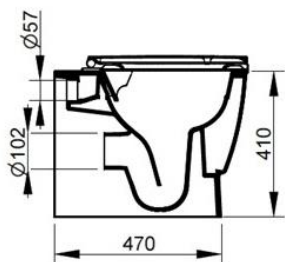

Cod. D553101

White

DOP-No 997

Back to wall bowl with 4,5 L universal outlet, due to rimless system and interior surface design. Supplied with fixation set. To be completed with seat and cover and outlet bend in case of vertical installation.

Width (mm)	354
Depth (mm)	540
Height (mm)	41
Weight (Kg)	27,7
Flush Volume (l)	4,5
Installation	back to wall
Outlet	universal outlet

A		
Curva	Da	a
F950099	55	95
F950399	130	140
F950199	160	205 Max
F951199	Racc.eccentrico 20mm	
F951299	Racc.eccentrico 40mm	