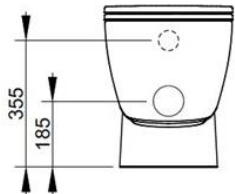

Cod. D553101

White

DOP-No 997

Back to wall bowl with 4,5 L universal outlet, due to rimless system and interior surface design. Supplied with fixation set. To be completed with seat and cover and outlet bend in case of vertical installation.

Width (mm)	354
Depth (mm)	540
Height (mm)	41
Weight (Kg)	27,7
Flush Volume (l)	4,5
Installation	back to wall
Outlet	universal outlet

A		
Curva	Da	a
F950099	55	95
F950399	130	140
F950199	160	205 Max
F951199	Racc.eccentrico 20mm	
F951299	Racc.eccentrico 40mm	