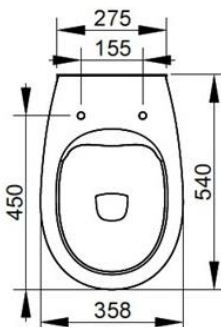

Cod. D553101

White

DOP-No 997

Back to wall bowl with 4,5 L universal outlet, due to rimless system and interior surface design. Supplied with fixation set. To be completed with seat and cover and outlet bend in case of vertical installation.

Width (mm)	354
Depth (mm)	540
Height (mm)	41
Weight (Kg)	27,7
Flush Volume (l)	4,5
Installation	back to wall
Outlet	universal outlet

A		
Curva	Da	a
F950099	55	95
F950399	130	140
F950199	160	205 Max
F951199	Racc.eccentrico 20mm	
F951299	Racc.eccentrico 40mm	

(* Mandatory)

F950399
Plastic 'S' outlet bend 90°

F950099
Plastic outlet bend 90°

F950199
Plastic outlet bend 90°, to be installed only on shifted BTW bowl

F951299
Eccentric adapter for outlet +/- 40mm.

F951199
Eccentric adapter for outlet +/- 20mm.