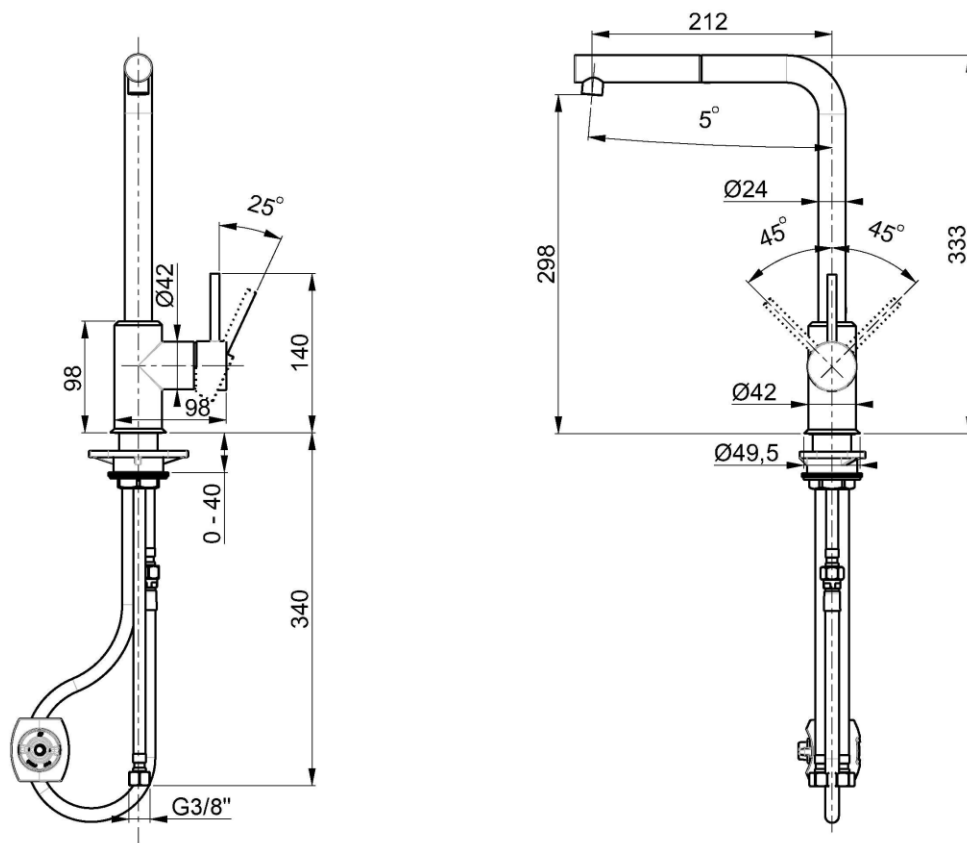

**R403181**

FEATURES

Spout	swivel pull-out one functional spray shower
Spout length	200 mm
Aerator flow rate	6 l/m
Cartridge	ceramic
Cartridge dimension	35 mm
Connection	flexible steel hoses with connection G 3/8"

disponibile nei seguenti colori:

Cromato

Nero Opaco

SPARE PARTS

**VR10699**

Mixing cartridge - D35 mm. - H 59 mm. - square 9x9 mm.

**VR310CR**

Complete aerator 6L/min, M16x1 female thread