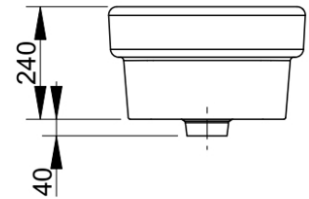

Cod. D021701

White

DOP-No 14688

Wall mounted sink for assembly with brackets, to be separately ordered

Width mm)	420
Depth (mm)	380
Height mm)	240
Weight Kg)	18,8
Overflow hole	Si
Tap Holes	No-hole
Installation	installation on brackets