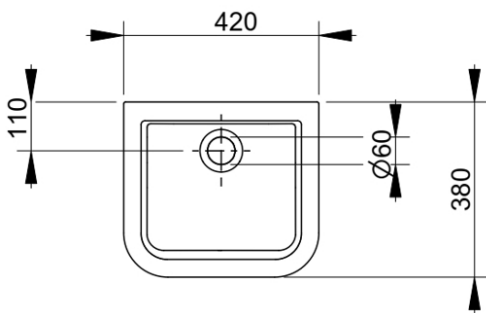

Cod. D021701

White

DOP-No 14688

Wall mounted sink for assembly with brackets, to be separately ordered

Width mm)	420
Depth (mm)	380
Height mm)	240
Weight Kg)	18,8
Overflow hole	Si
Tap Holes	No-hole
Installation	installation on brackets