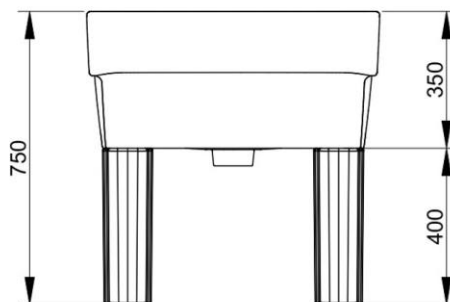

Cod. D085601

White

DOP-No 14688

Ceramic vessel sink; supports and fixings to be separately ordered (two supports are needed for each sink)

Width mm)	750
Depth (mm)	610
Height mm)	350
Weight Kg)	36
Overflow hole	Si
Tap Holes	No-hole
Installation	installation on ceramic feet