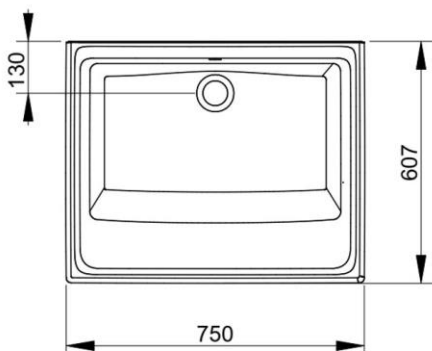

Cod. D085601

White

DOP-No 14688

Ceramic vessel sink; supports and fixings to be separately ordered (two supports are needed for each sink)

Width mm)	750
Depth (mm)	610
Height mm)	350
Weight Kg)	36
Overflow hole	Si
Tap Holes	No-hole
Installation	installation on ceramic feet