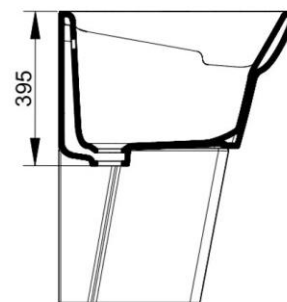

Cod. D085601

White

DOP-No 14688

Ceramic vessel sink; supports and fixings to be separately ordered (two supports are needed for each sink)

Width mm)	750
Depth (mm)	610
Height mm)	350
Weight Kg)	36
Overflow hole	Si
Tap Holes	No-hole
Installation	installation on ceramic feet