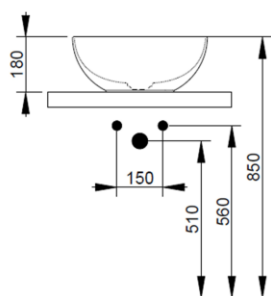

Cod. D310601

White

DOP-No 997

Bowl vessel basin with thin walls without taphole and overflow, supplied with ceramic covered waste and fixation set

Width mm)	440
Depth (mm)	440
Height mm)	180
Weight Kg)	9,30
Overflow hole	No
Tap Holes	No-hole
Installation	vessel installation

available colours:

White

Matt White

Antique Pink

Warm Clay

Concrete Grey

Wild Sage

Sky Blue

Matt Black

PROVIDED FIXINGS / ACCESSORIES

F332099

Vessel basin furniture fixing

V302501

Pop-up waste for basin with D75 ceramic cover.

NOT PROVIDED FIXINGS / ACCESSORIES / SPARE

(* Mandatory)

V303299

Hidden syphon for recessed basin with furniture, chrome plated

V303081

Design syphon for basin

V3030CR

Design syphon for basin

V302701

Rod control for pop-up waste with D75 mm ceramic cover