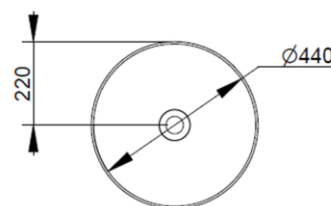

Cod. D310601

White

DOP-No 997

Bowl vessel basin with thin walls without taphole and overflow, supplied with ceramic covered waste and fixation set

Width mm)	440
Depth (mm)	440
Height mm)	180
Weight Kg)	9,30
Overflow hole	No
Tap Holes	No-hole
Installation	vessel installation

available colours:

White

Matt White

Antique Pink

Warm Clay

Concrete Grey

Wild Sage

Sky Blue

Matt Black