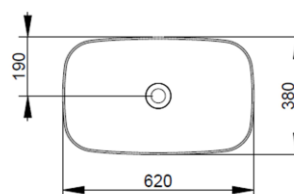

Cod. D311001

White

DOP-No 997

Oval vessel basin with thin walls without taphole and overflow, supplied with ceramic covered waste and fixation set

Width (mm)	620
Depth (mm)	380
Height (mm)	160
Weight (Kg)	13,50
Overflow hole	No
Tap Holes	No-hole
Installation	vessel installation

available colours:

White

Matt White

Antique Pink

Warm Clay

Concrete Grey

Wild Sage

Sky Blue

Matt Black