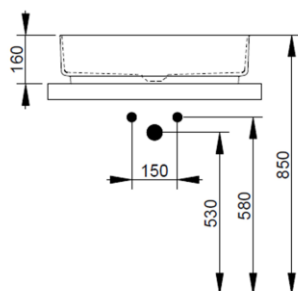

Cod. D311001

White

DOP-No 997

Oval vessel basin with thin walls without taphole and overflow, supplied with ceramic covered waste and fixation set

Width (mm)	620
Depth (mm)	380
Height (mm)	160
Weight (Kg)	13,50
Overflow hole	No
Tap Holes	No-hole
Installation	vessel installation

available colours:

White

Matt White

Antique Pink

Warm Clay

Concrete Grey

Wild Sage

Sky Blue

Matt Black

PROVIDED FIXINGS / ACCESSORIES

F332099

Vessel basin furniture fixing

V302501

Pop-up waste for basin with D75 ceramic cover.

NOT PROVIDED FIXINGS / ACCESSORIES / SPARE

(* Mandatory)

V303299

Hidden syphon for recessed basin with furniture, chrome plated

V303081

Design syphon for basin

V3030CR

Design syphon for basin

V302701

Rod control for pop-up waste with D75 mm ceramic cover