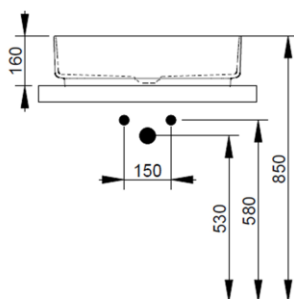

Cod. D311101

White

DOP-No 997

Rectangular vessel basin with thin walls without taphole and overflow, supplied with ceramic covered waste and fixation set

Width (mm)	600
Depth (mm)	360
Height (mm)	160
Weight (Kg)	11,00
Overflow hole	No
Tap Holes	No-hole
Installation	vessel installation

available colours:

White

Matt White

Antique Pink

Warm Clay

Concrete Grey

Wild Sage

Sky Blue

Matt Black

PROVIDED FIXINGS / ACCESSORIES

F332099

Vessel basin furniture fixing

V302501

Pop-up waste for basin with D75 ceramic cover.

NOT PROVIDED FIXINGS / ACCESSORIES / SPARE

(* Mandatory)

V303299

Hidden syphon for recessed basin with furniture, chrome plated

V303081

Design syphon for basin

V3030CR

Design syphon for basin

V302701

Rod control for pop-up waste with D75 mm ceramic cover