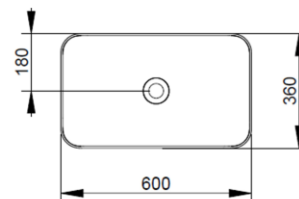

Cod. D311101

White

DOP-No 997

Rectangular vessel basin with thin walls without taphole and overflow, supplied with ceramic covered waste and fixation set

Width (mm)	600
Depth (mm)	360
Height (mm)	160
Weight (Kg)	11,00
Overflow hole	No
Tap Holes	No-hole
Installation	vessel installation

available colours:

White

Matt White

Antique Pink

Warm Clay

Concrete Grey

Wild Sage

Sky Blue

Matt Black