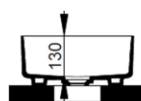

Cod. D311101

White

DOP-No 997

Rectangular vessel basin with thin walls without taphole and overflow, supplied with ceramic covered waste and fixation set

Width (mm)	600
Depth (mm)	360
Height (mm)	160
Weight (Kg)	11,00
Overflow hole	No
Tap Holes	No-hole
Installation	vessel installation

available colours:

White

Matt White

Antique Pink

Warm Clay

Concrete Grey

Wild Sage

Sky Blue

Matt Black

PROVIDED FIXINGS / ACCESSORIES

F332099

Vessel basin furniture fixing

V302501

Pop-up waste for basin with D75 ceramic cover.

NOT PROVIDED FIXINGS / ACCESSORIES / SPARE

(* Mandatory)

V303299

Hidden syphon for recessed basin with furniture, chrome plated

V303081

Design syphon for basin

V3030CR

Design syphon for basin

V302701

Rod control for pop-up waste with D75 mm ceramic cover