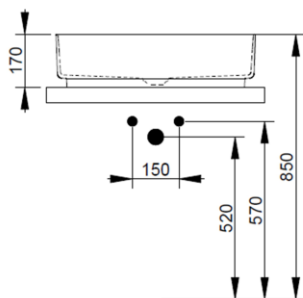

Cod. D311201

White

DOP-No 997

Rectangular vessel basin with thin walls without taphole and overflow, supplied with ceramic covered waste and fixation set

Width mm)	640
Depth (mm)	385
Height mm)	170
Weight Kg)	14,00
Overflow hole	No
Tap Holes	No-hole
Installation	vessel installation

available colours:

White

Matt White

Antique Pink

Warm Clay

Concrete Grey

Wild Sage

Sky Blue

Matt Black

PROVIDED FIXINGS / ACCESSORIES

F332099

Vessel basin furniture fixing

V302501

Pop-up waste for basin with D75 ceramic cover.

NOT PROVIDED FIXINGS / ACCESSORIES / SPARE

(* Mandatory)

V303299

Hidden syphon for recessed basin with furniture, chrome plated

V303081

Design syphon for basin

V3030CR

Design syphon for basin

V302701

Rod control for pop-up waste with D75 mm ceramic cover