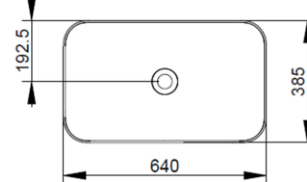

Cod. D311201

White

DOP-No 997

Rectangular vessel basin with thin walls without taphole and overflow, supplied with ceramic covered waste and fixation set

Width mm)	640
Depth (mm)	385
Height mm)	170
Weight Kg)	14,00
Overflow hole	No
Tap Holes	No-hole
Installation	vessel installation

available colours:

White

Matt White

Antique Pink

Warm Clay

Concrete Grey

Wild Sage

Sky Blue

Matt Black