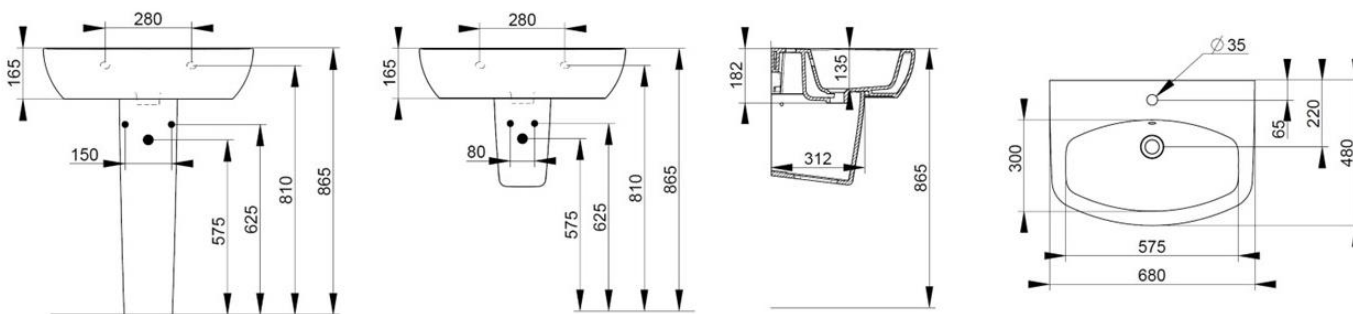

Cod. D431101

White

DOP-No 14688

Wall mounted basin with overflow and central taphole; for assembly with pedestal, semi-pedestal, or alone with syphon. To be installed with compatible fixings according to wall type.

Width mm)	680
Depth (mm)	480
Height mm)	165
Weight Kg)	21,00
Overflow hole	Si
Tap Holes	One-hole
Installation	wall mounted

available colours:

NOT PROVIDED FIXINGS / ACCESSORIES / SPARE PARTS

(* Mandatory)

- 
D461501
 Ceramic pedestal
 - 
D461801
 Ceramic semi-pedestal supplied with fixation set.
 - 
V3021CR
 Push button pop-up waste, with overflow, chrome plated
 - 
V303081
 Design syphon for basin
 - 
V3030CR
 Design syphon for basin
-
- 
F303199
 Fixation set for basin.