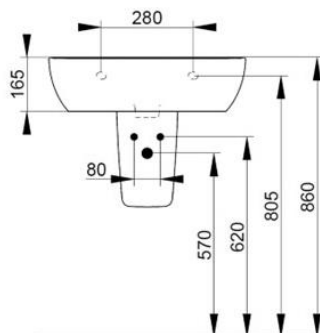

Cod. D431201

White

DOP-No 14688

Wall mounted basin with overflow and central taphole; for assembly with pedestal, semi-pedestal, or alone with syphon. To be installed with compatible fixings according to wall type.

Width mm)	600
Depth (mm)	480
Height mm)	165
Weight Kg)	19,00
Overflow hole	Si
Tap Holes	One-hole
Installation	wall mounted

available colours:

NOT PROVIDED FIXINGS / ACCESSORIES / SPARE PARTS

(* Mandatory)

D461501
Ceramic pedestal

D461801
Ceramic semi-pedestal supplied with fixation set.

V3021CR
Push button pop-up waste, with overflow, chrome plated

V303081
Design syphon for basin

V3030CR
Design syphon for basin