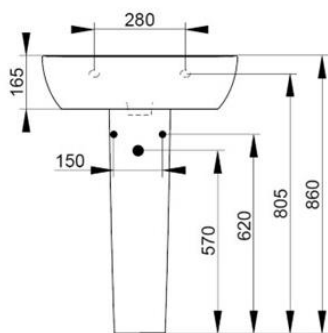

Cod. D431201

White

DOP-No 14688

Wall mounted basin with overflow and central taphole; for assembly with pedestal, semi-pedestal, or alone with syphon. To be installed with compatible fixings according to wall type.

Width mm)	600
Depth (mm)	480
Height mm)	165
Weight Kg)	19,00
Overflow hole	Si
Tap Holes	One-hole
Installation	wall mounted

available colours:

NOT PROVIDED FIXINGS / ACCESSORIES / SPARE PARTS

(* Mandatory)

D461501
Ceramic pedestal

D461801
Ceramic semi-pedestal supplied with fixation set.

V3021CR
Push button pop-up waste, with overflow, chrome plated

V303081
Design syphon for basin

V3030CR
Design syphon for basin