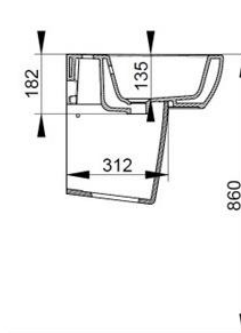

Cod. D431201

White

DOP-No 14688

Wall mounted basin with overflow and central taphole; for assembly with pedestal, semi-pedestal, or alone with syphon. To be installed with compatible fixings according to wall type.

Width mm)	600
Depth (mm)	480
Height mm)	165
Weight Kg)	19,00
Overflow hole	Si
Tap Holes	One-hole
Installation	wall mounted

available colours:

NOT PROVIDED FIXINGS / ACCESSORIES / SPARE PARTS

(* Mandatory)