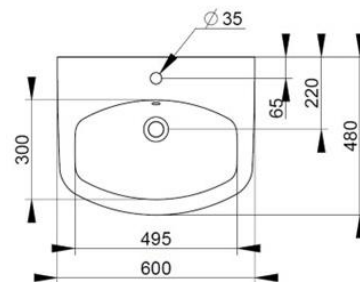

Cod. D431201

White

DOP-No 14688

Wall mounted basin with overflow and central taphole; for assembly with pedestal, semi-pedestal, or alone with syphon. To be installed with compatible fixings according to wall type.

Width mm)	600
Depth (mm)	480
Height mm)	165
Weight Kg)	19,00
Overflow hole	Si
Tap Holes	One-hole
Installation	wall mounted

available colours:

NOT PROVIDED FIXINGS / ACCESSORIES / SPARE PARTS

(* Mandatory)