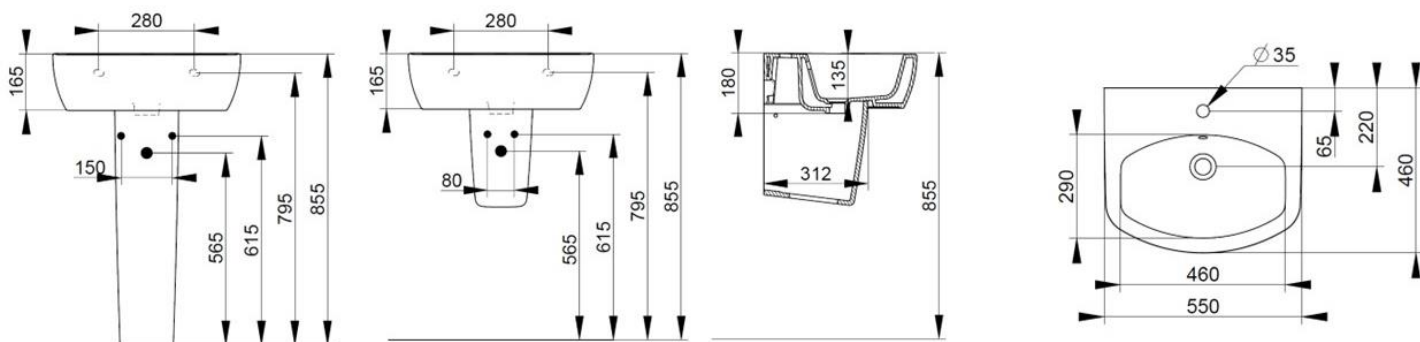

Cod. D431301

White

DOP-No 14688

Wall mounted basin with overflow and central taphole; for assembly with pedestal, semi-pedestal, or alone with syphon. To be installed with compatible fixings according to wall type.

Width mm)	550
Depth (mm)	460
Height mm)	165
Weight Kg)	16,00
Overflow hole	Si
Tap Holes	One-hole
Installation	wall mounted

available colours:

NOT PROVIDED FIXINGS / ACCESSORIES / SPARE PARTS

(\* Mandatory)