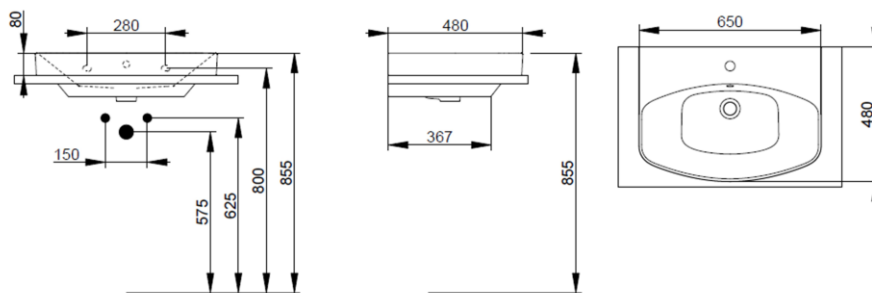

Cod. D431901

White

DOP-No 997

Countertop basin with overflow and central taphole; waste with ceramic cover; grinded at the bottom for assembly on furniture. To be installed with compatible fixings according to wall type, not supplied.

Width mm)	650
Depth (mm)	480
Height mm)	170
Weight Kg)	20,40
Overflow hole	Si
Tap Holes	One-hole
Installation	wall mounted

available colours:

NOT PROVIDED FIXINGS / ACCESSORIES / SPARE PARTS

(* Mandatory)

V3021CR
Push button pop-up waste, with overflow, chrome plated

V303299
Hidden syphon for recessed basin with furniture, chrome plated

V303081
Design syphon for basin

V3030CR
Design syphon for basin

F303199
Fixation set for basin.