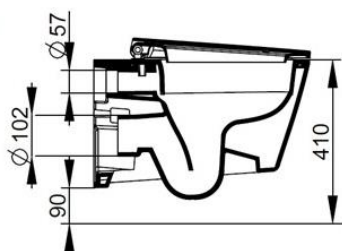

Cod. D432501

White

DOP-No 997

Wall hung bowl 4,5 L flush, due to rimless system and interior surface design. For assembly with suitable wall mounted chair brackets. Including fixation kit for hidden attachment. To be completed with seat and cover.

Width (mm)	360
Depth (mm)	540
Height (mm)	320
Weight (Kg)	25,40
Flush Volume (l)	4,5
Installation	wall hung
Outlet	horizontal outlet

available colours:

SEAT and COVER (NOT INCLUDE)

S433201

Normal closing seat and cover with metal hinges