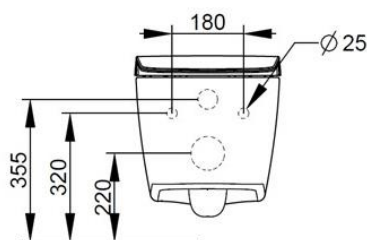

Cod. D432501

White

DOP-No 997

Wall hung bowl 4,5 L flush, due to rimless system and interior surface design. For assembly with suitable wall mounted chair brackets. Including fixation kit for hidden attachment. To be completed with seat and cover.

Width (mm)	360
Depth (mm)	540
Height (mm)	320
Weight (Kg)	25,40
Flush Volume (l)	4,5
Installation	wall hung
Outlet	horizontal outlet

available colours:

SEAT and COVER (NOT INCLUDE)

S433201

Normal closing seat and cover with metal hinges