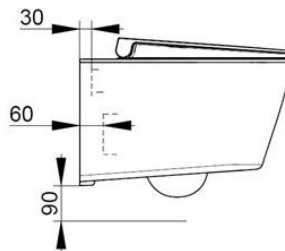

Cod. D432501

White

DOP-No 997

Wall hung bowl 4,5 L flush, due to rimless system and interior surface design. For assembly with suitable wall mounted chair brackets. Including fixation kit for hidden attachment. To be completed with seat and cover.

Width (mm)	360
Depth (mm)	540
Height (mm)	320
Weight (Kg)	25,40
Flush Volume (l)	4,5
Installation	wall hung
Outlet	horizontal outlet

available colours:

SEAT and COVER (NOT INCLUDE)

S433201

Normal closing seat and cover with metal hinges