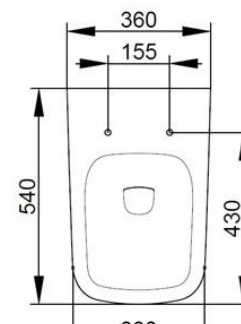

Cod. D432501

White

DOP-No 997

Wall hung bowl 4,5 L flush, due to rimless system and interior surface design. For assembly with suitable wall mounted chair brackets. Including fixation kit for hidden attachment. To be completed with seat and cover.

Width (mm)	360
Depth (mm)	540
Height (mm)	320
Weight (Kg)	25,40
Flush Volume (l)	4,5
Installation	wall hung
Outlet	horizontal outlet

available colours:

SEAT and COVER (NOT INCLUDE)

S433201

Normal closing seat and cover with metal hinges